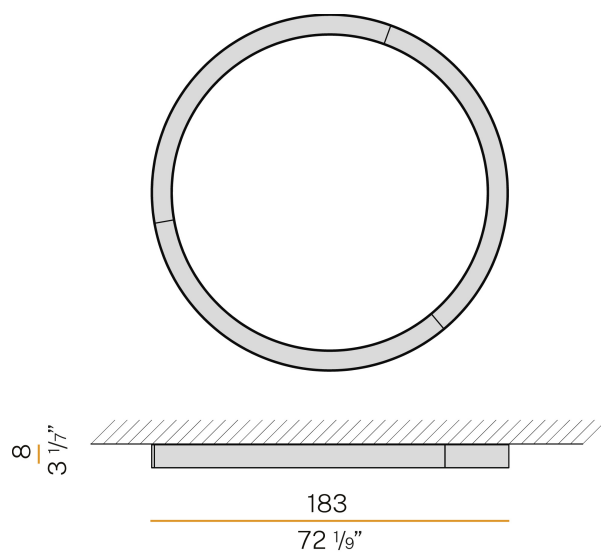

PANZERI

Silver Ring

220-240V AC dimmable (DALI/Push DIM)

P08217.180.0402

Data sheet

CODE	P08217.180.0402
SYSTEM POWER CONSUMPTION	110W
EFFICACY	71.36lm/W
LIGHT SOURCE	LED
COLOUR TEMPERATURE	3000K Ra>90
LIGHT DISTRIBUTION	diffused
POWER SUPPLY	220-240V AC
FREQUENCY	50/60Hz
ELECTRICAL CONFIGURATION	dimmable (DALI/Push DIM)
DRIVER	integrated included
NOMINAL LUMINOUS FLUX	15716lm
LUMEN OUTPUT	7850lm
EFFICIENCY	49.9%
WEIGHT	19,06 Kg
PROTECTION DEGREE	IP40
COLOUR TOLLERANCES	SDCM 3
GLOW WIRE TEST PERFORMANCE	850°
PACKING DIMENSIONS (CM)	203,0 x 18,0 x 203,0

Technical drawing

Application

Polar diagram